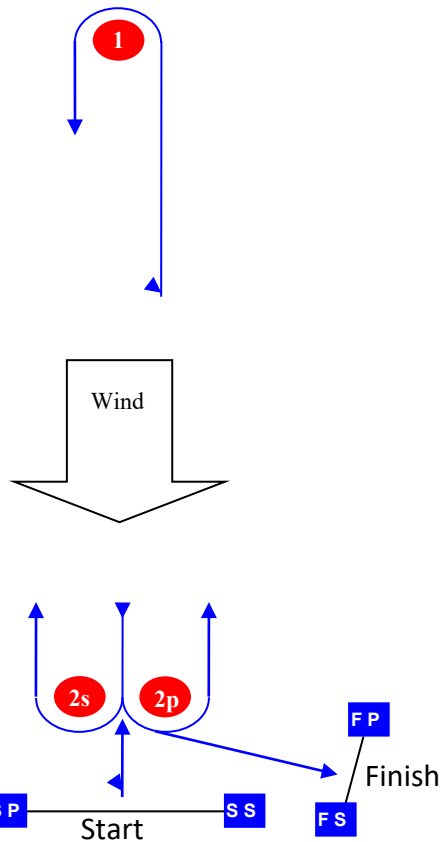

Hansa Nationals: 21-23 February 2020 – Lowry Bay Yacht Club Inc.

Course Illustration – Windward Leeward with a Reach to Finish

LR

Course: Leeward finish

	Mark Rounding Order & Direction
LR1	Start – 1 – 2p – Finish
LR2	Start – 1 – 2s/2p – 1 – 2p – Finish

Mark	Description
1	Yellow Cylindrical Noisy Buoy
2s 2p	2s Orange Cylindrical Buoy - 2p Yellow Cylindrical Noisy Buoy
SS Starting Mark Starboard end	Signal Boat – Wavelength
SP Starting Mark Port end	Orange Spherical Buoy
FS Finishing Mark Starboard end	Orange Spherical Buoy
FP Finishing Mark Port end	Finish Boat - Quetzalli
Replacement Mark	Red Cylindrical Noisy Buoy